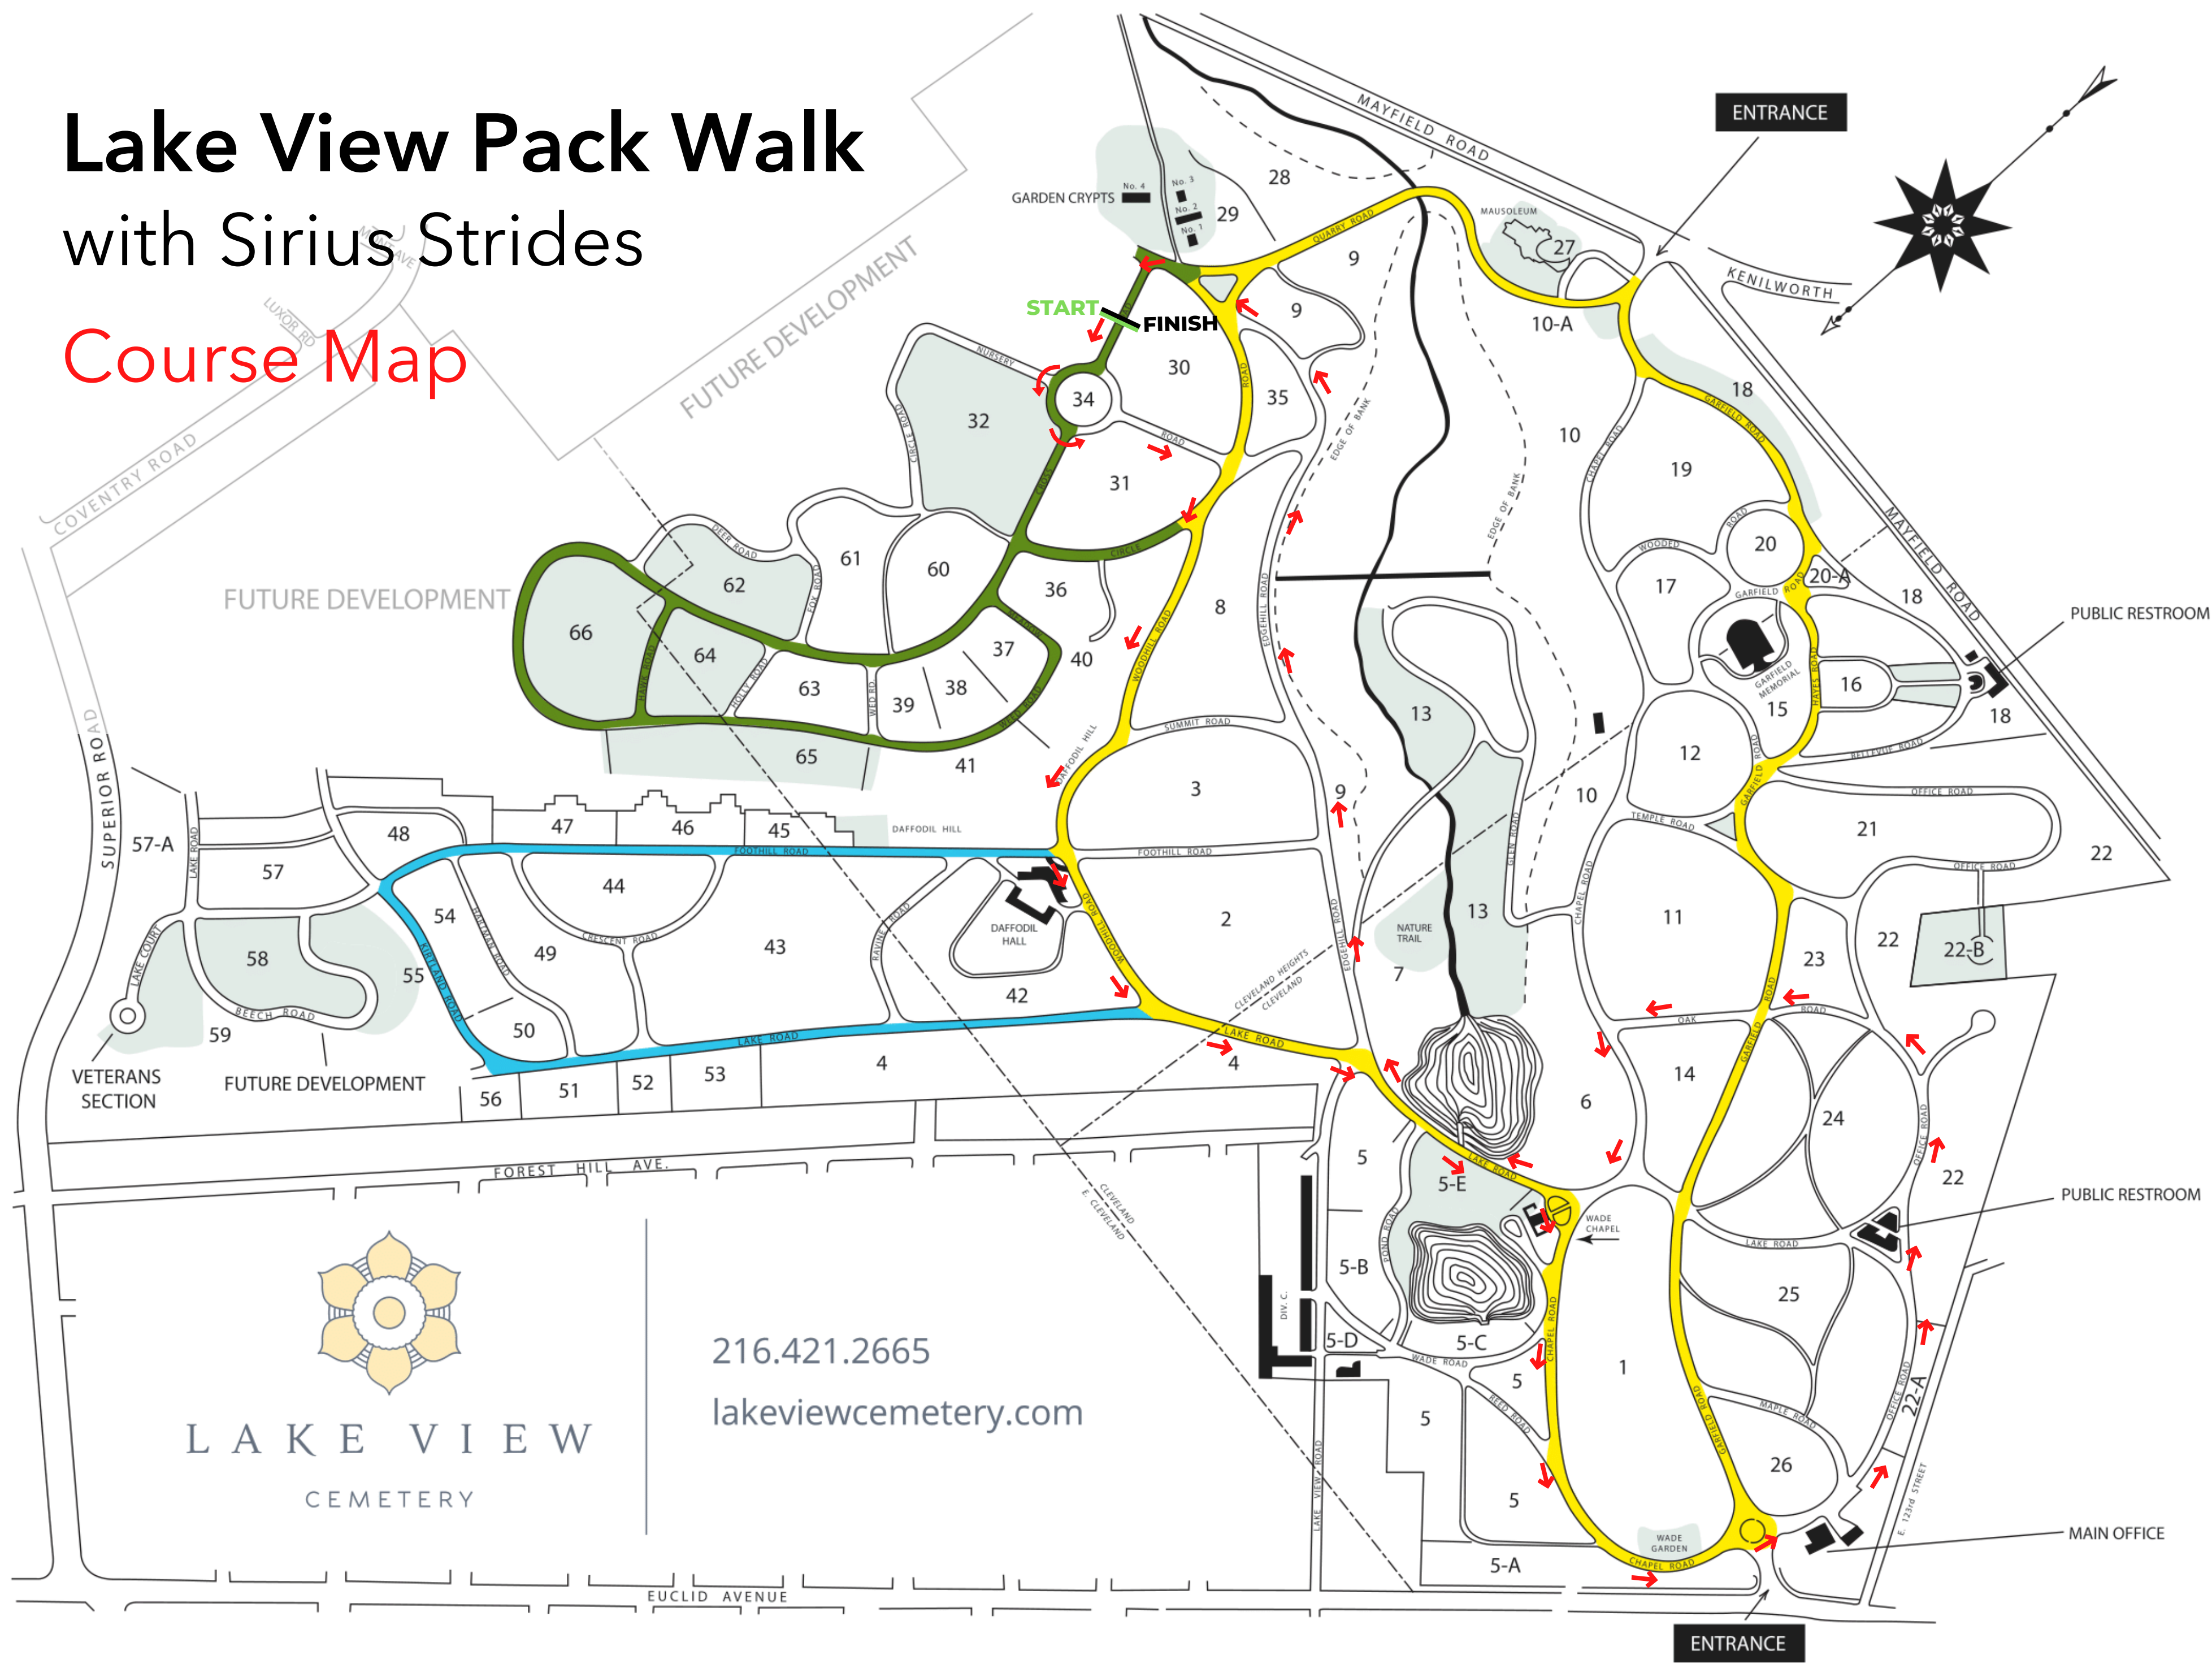

Lake View Pack Walk with Sirius Strides Course Map

216.421.2665
lakeviewcemetery.com